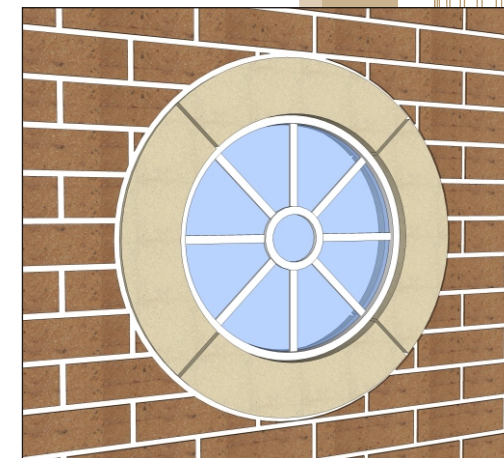

# Circular window surrounds WSC100

Our simple circular windows can add a feature to any build and are available with or without keystone details.

Typical installation detail

If you require any further information,  
please call 01258 472685 and ask to  
speak to a member of our technical  
department  
All joints shown 6mm