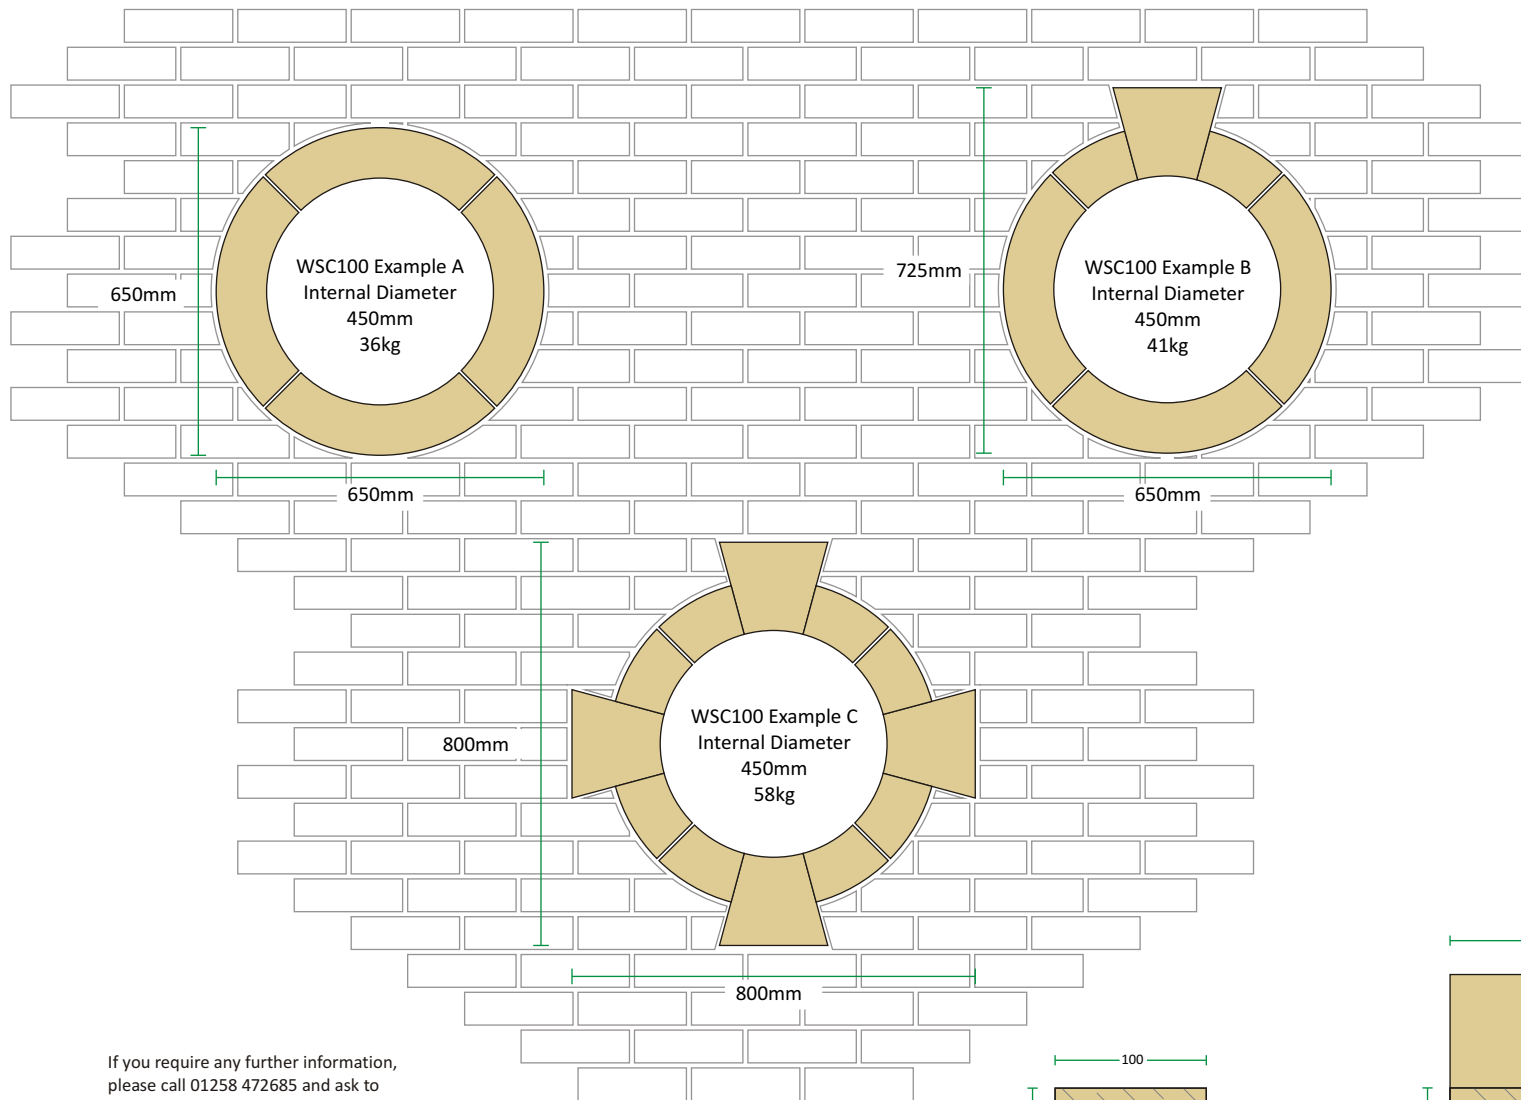

# Circular window surrounds WSC100

Our simple circular windows can add a feature to any build and are available with or without keystone details.

Typical installation detail

If you require any further information,  
please call 01258 472685 and ask to  
speak to a member of our technical  
department  
All joints shown 6mm